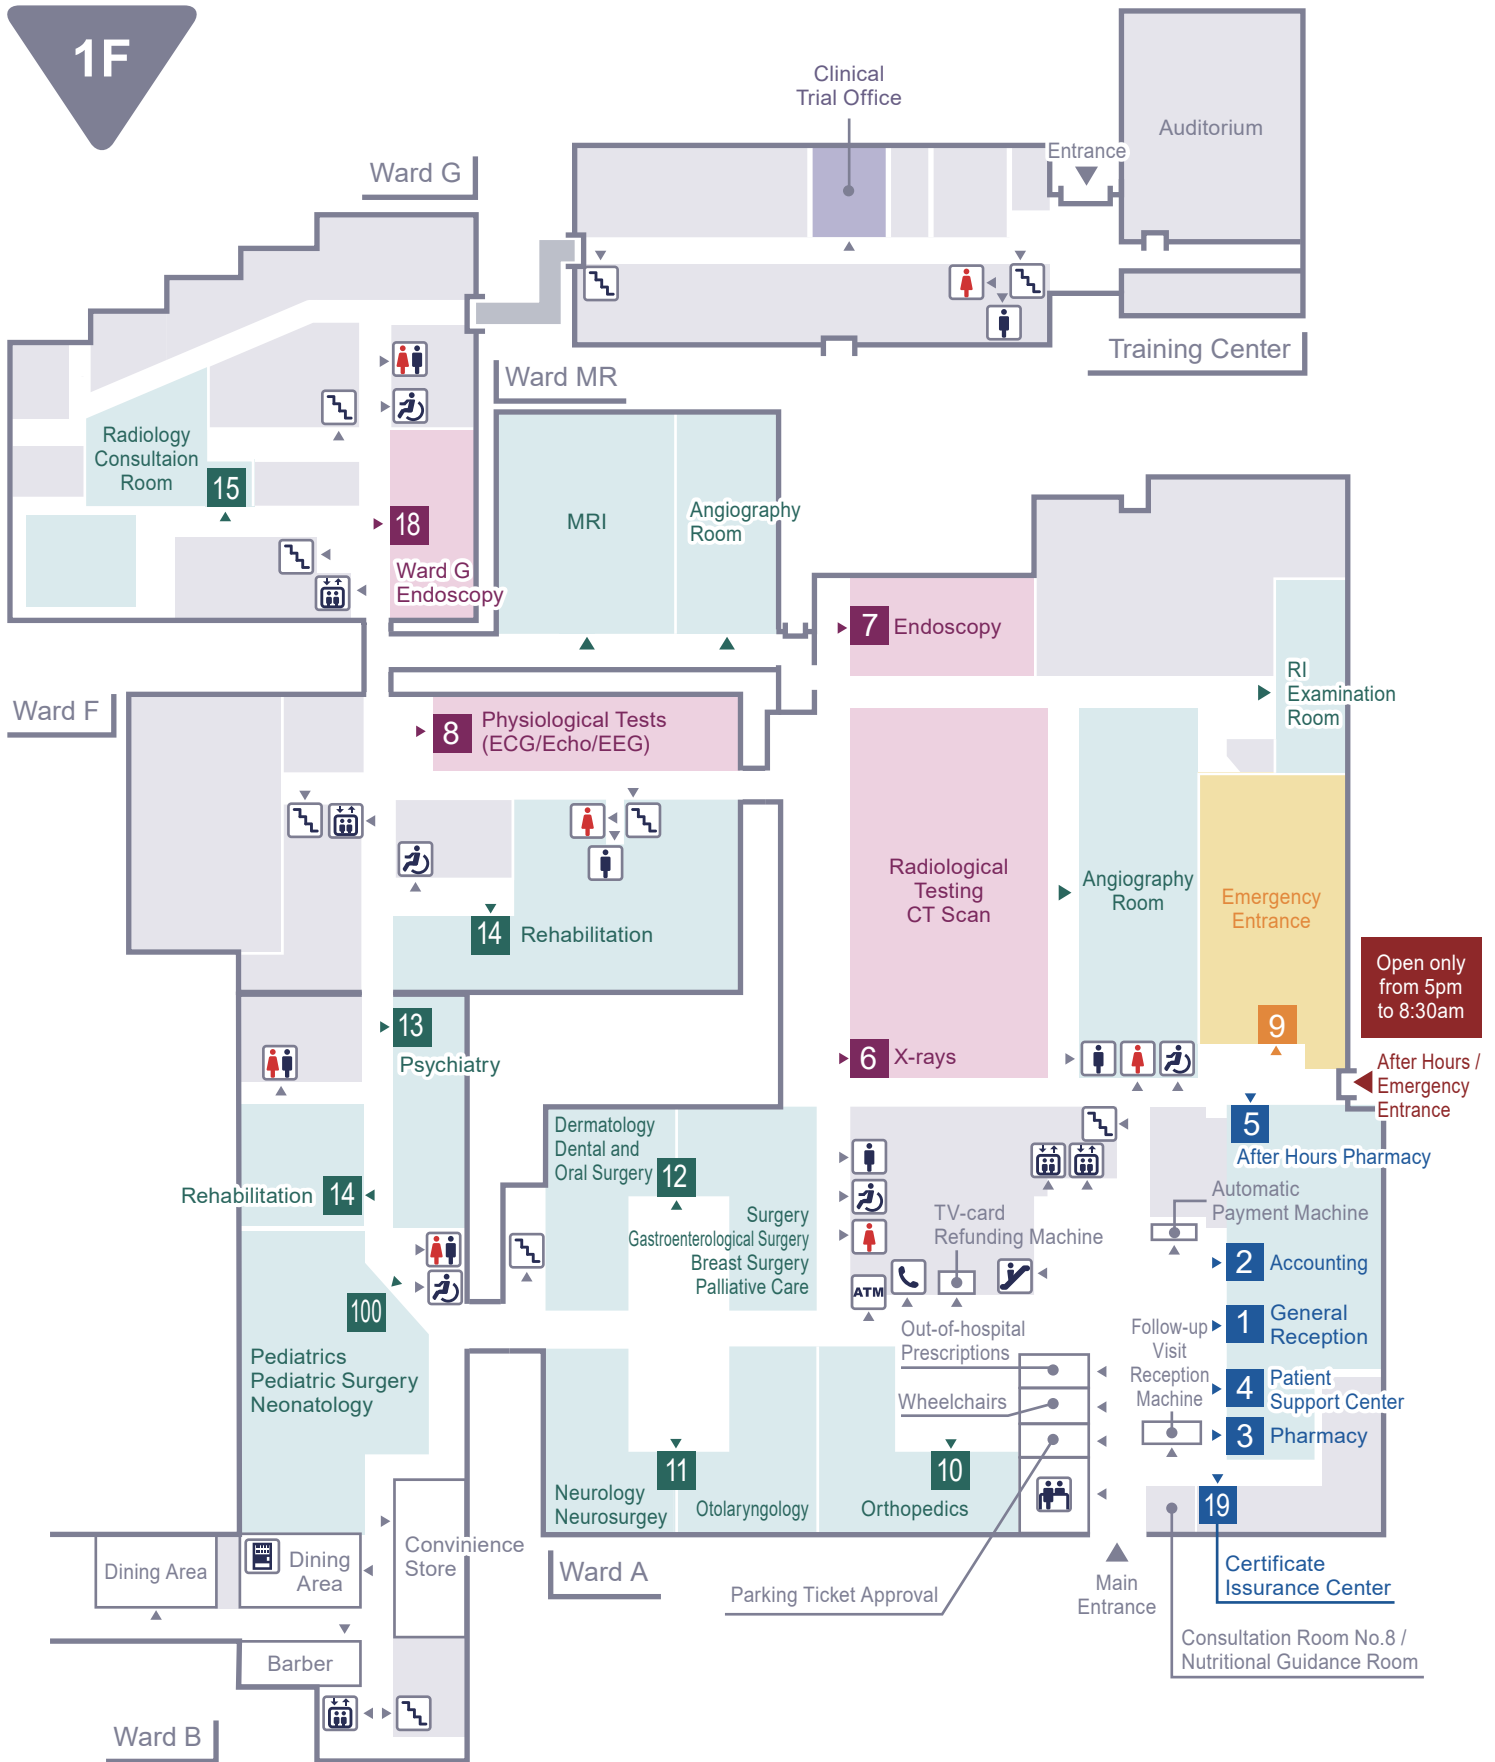

# 1st Floor Guide Map

Open only from 5pm to 8:30am

After Hours / Emergency Entrance

 Info Desk	 Elevator	 Public telephone	 Escalator	 Stairs
 ATM	 Vending machines	 Restrooms	 Wheelchair access restrooms	